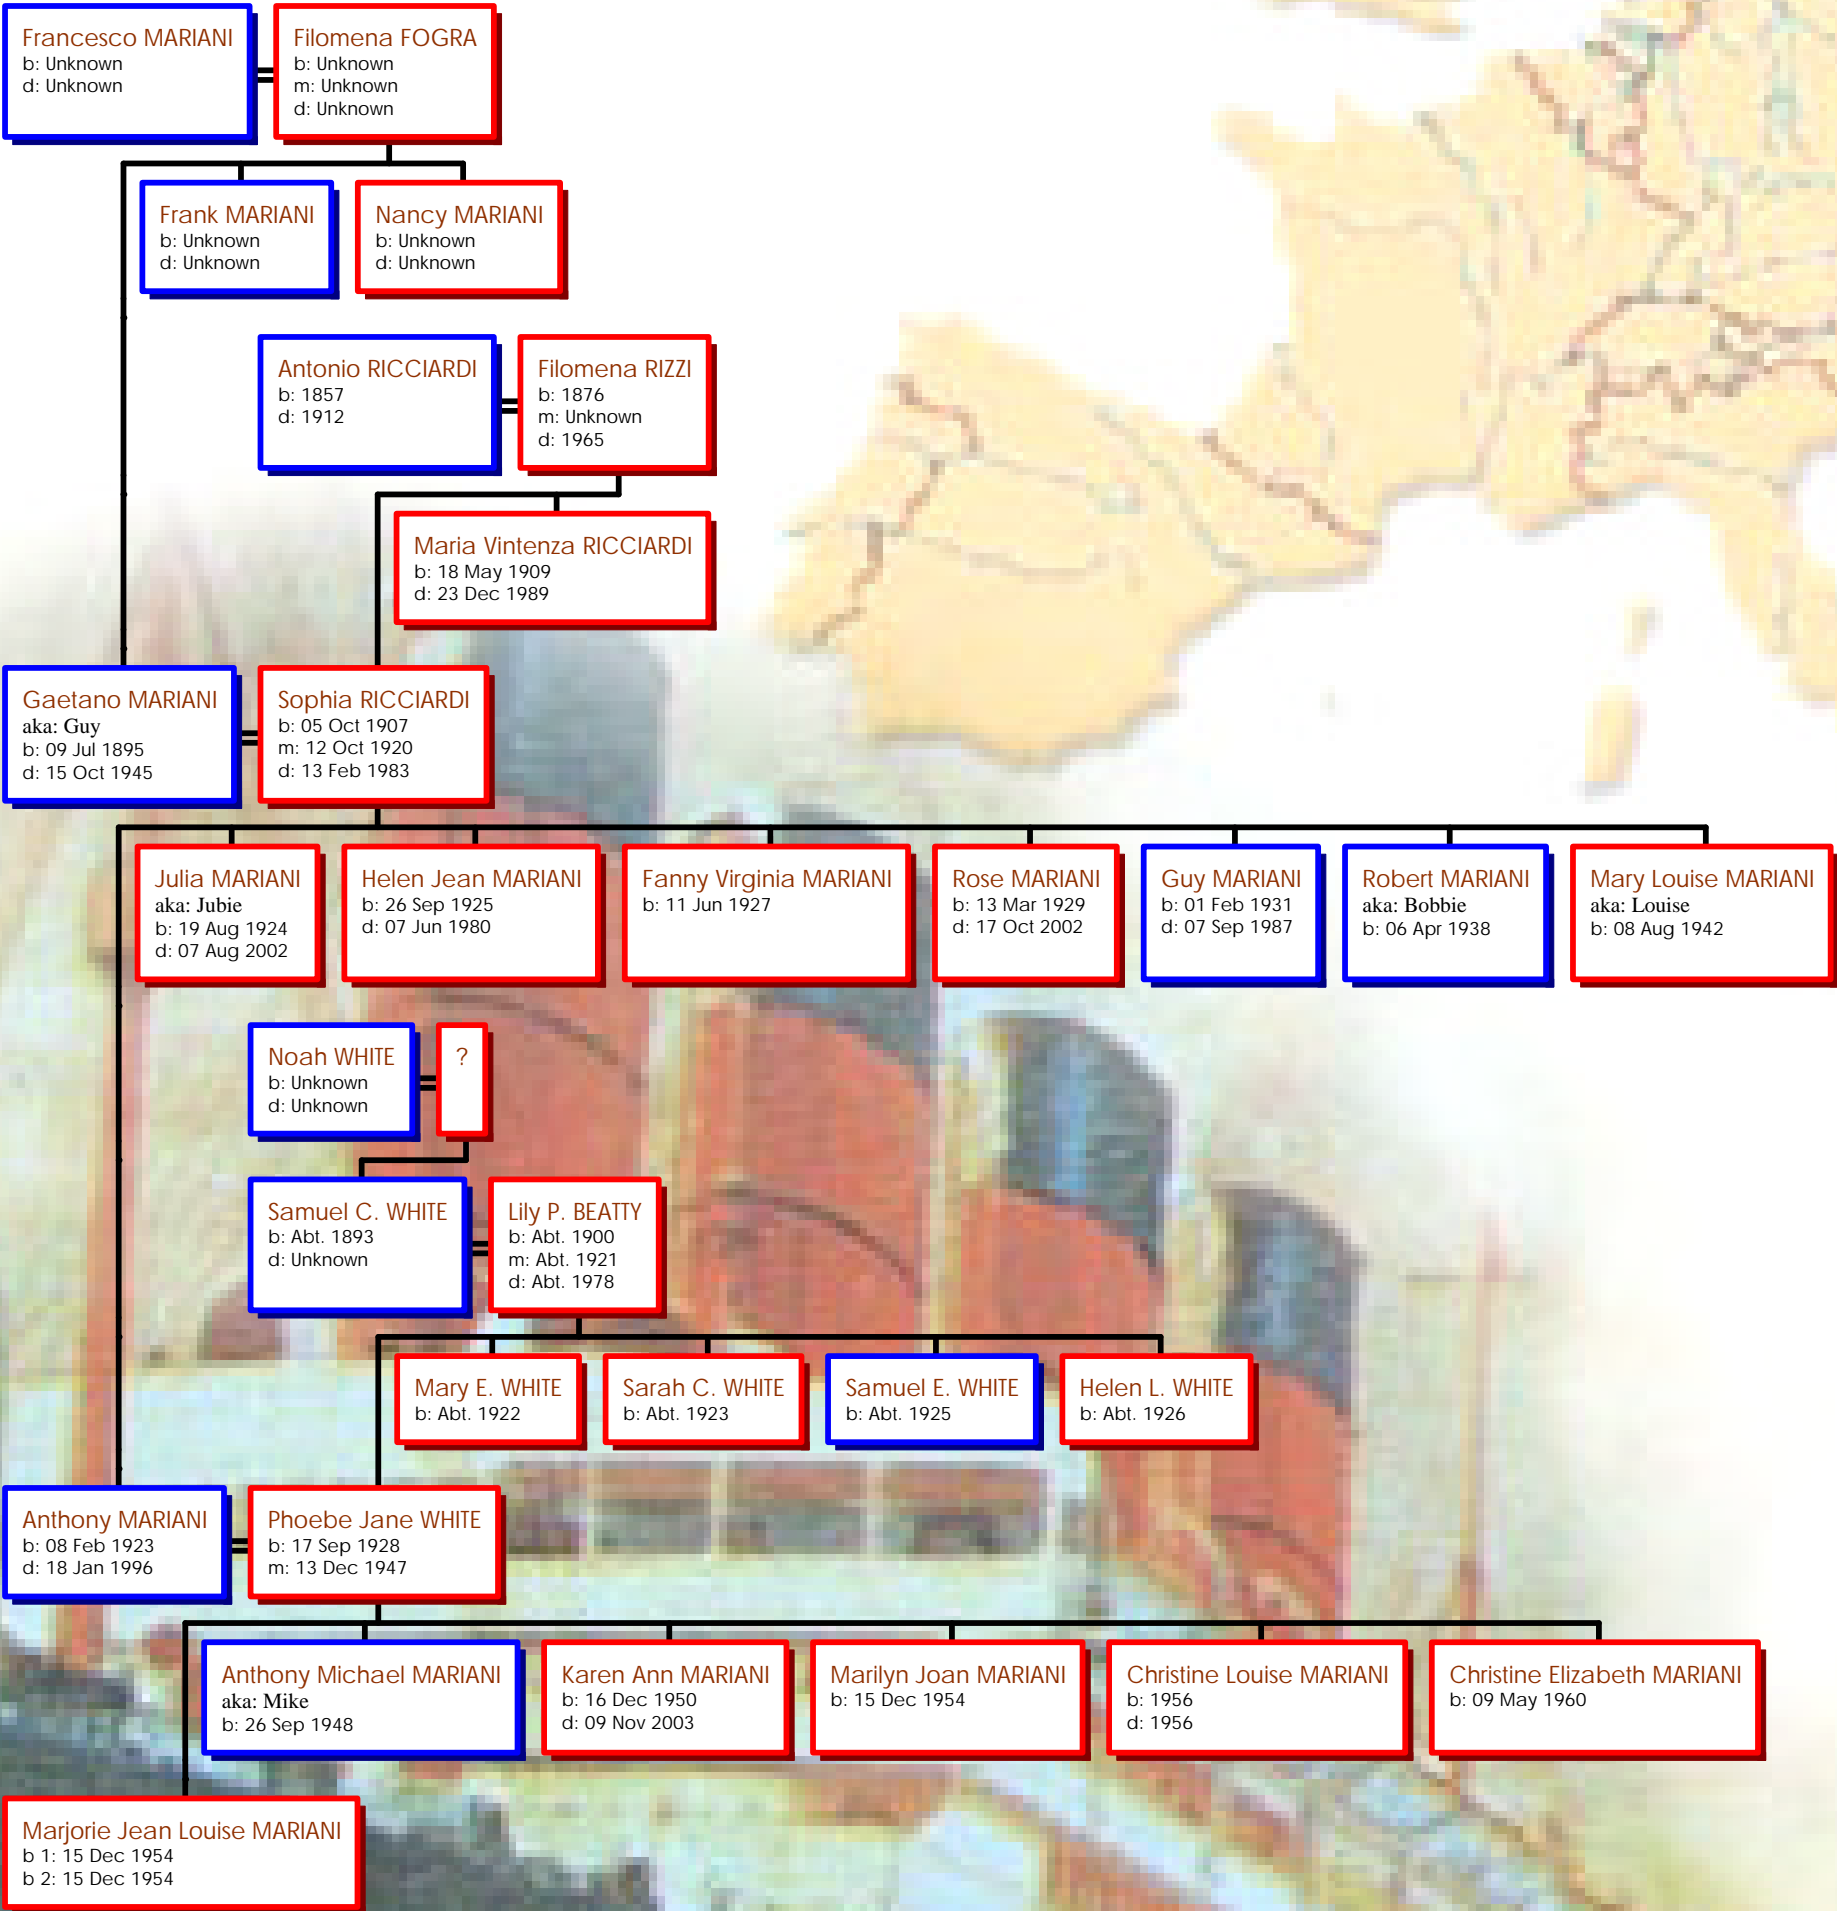

# the Ancestry of Marjorie Jean Louise Mariani

family genealogist: Glenn Henry Tiedemann  
verified as of 15 May 2006